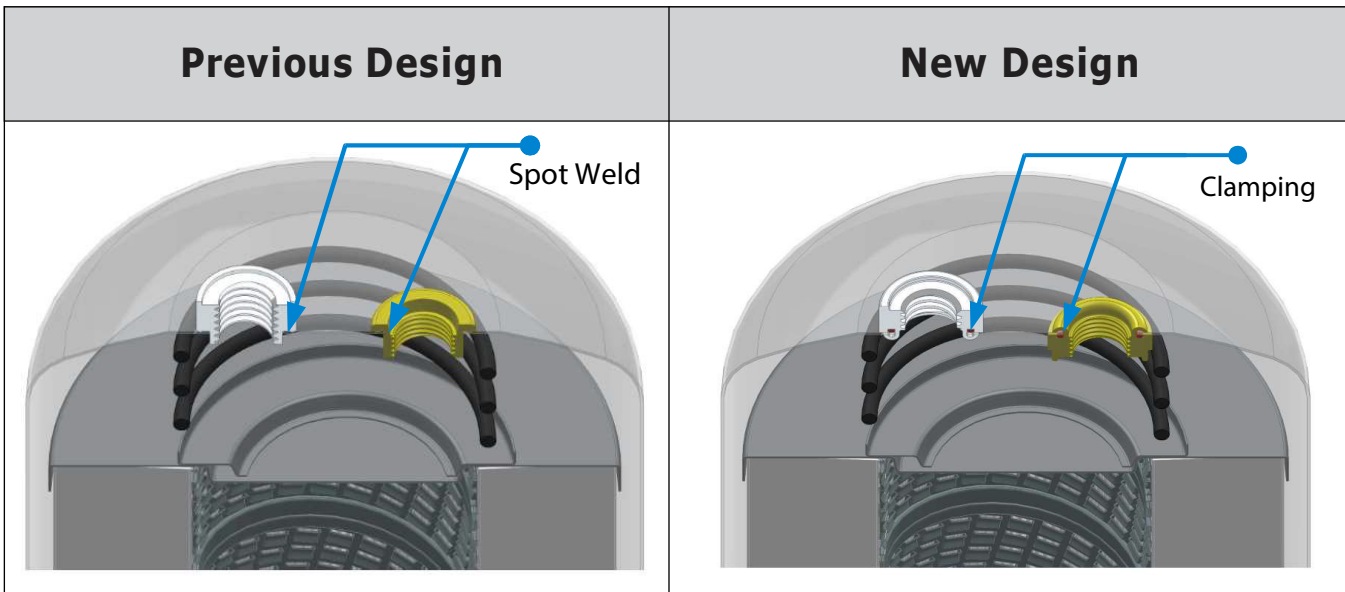

End Cap Design

For the improvement quality, we have changed the design drain seat for SFC-55281 & SFC-55280. With this information, drain seat for attached part number will be supplied with new design.